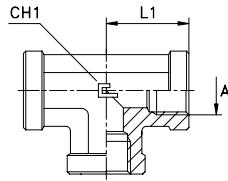

FEMALE EQUAL TEE ADAPTER
Thread BSP Parallel

Type: **3050..**

FEMALE EQUAL TEE ADAPTER
Thread NPT

Type: **3051..**

Series BS	30.... [bar]	31.... [bar]	Ordering Complete	A	L1	CH1
UNIVERSAL	350	350	305001	1/8	17	14
			305002	1/4	22,5	19
	250	250	305003	3/8	26	22
			305004	1/2	31	27
	200	200	305005	3/4	34,5	33
			305006	1	41	41
	160	160	305007	1 1/4	43	48
			305008	1 1/2	53	65
	100	100	305009	2	61	71

Notes: If you wish to order a fitting in stainless steel, please change the first two digit from **30....** to **31....** .

Series BS	30.... [bar]	31.... [bar]	Ordering Complete	A	L1	CH1
UNIVERSAL	350	350	305101	1/8	17	14
			305102	1/4	22,5	19
	250	250	305103	3/8	26	22
			305104	1/2	31	27
	200	200	305105	3/4	34,5	33
			305106	1	41	41
	160	160	305107	1 1/4	43	48
			305108	1 1/2	53	65
	100	100	305109	2	61	71

Notes: If you wish to order a fitting in stainless steel, please change the first two digit from **30....** to **31....** .
Articles available on scheduled orders only.

FEMALE EQUAL CROSS ADAPTER
Thread BSP Parallel

Type: **3052..**

FEMALE EQUAL CROSS ADAPTER
Thread NPT

Type: **3053..**

Serie BS	30.... [bar]	31.... [bar]	Ordering Complete	A	L1	CH1
UNIVERSAL	350	350	305201	1/8	17	14
			305202	1/4	22,5	19
	250	250	305203	3/8	26	22
			305204	1/2	31	27
	200	200	305205	3/4	34,5	33
			305206	1	41	41
	160	160	305207	1 1/4	43	48
			305208	1 1/2	53	65
	100	100	305209	2	61	71