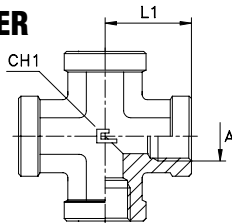

FEMALE EQUAL TEE ADAPTER
Thread BSP Parallel

Type: **3050..**

FEMALE EQUAL TEE ADAPTER
Thread NPT

Type: **3051..**

Series BS	30.... [bar]	31.... [bar]	Ordering Complete	A	L1	CH1
UNIVERSAL	350	350	305001	1/8	17	14
			305002	1/4	22,5	19
	250	250	305003	3/8	26	22
			305004	1/2	31	27
	200	200	305005	3/4	34,5	33
			305006	1	41	41
	160	160	305007	1 1/4	43	48
			305008	1 1/2	53	65
	100	100	305009	2	61	71

Notes: If you wish to order a fitting in stainless steel, please change the first two digit from **30....** to **31....** .

Series BS	30.... [bar]	31.... [bar]	Ordering Complete	A	L1	CH1
UNIVERSAL	350	350	305101	1/8	17	14
			305102	1/4	22,5	19
	250	250	305103	3/8	26	22
			305104	1/2	31	27
	200	200	305105	3/4	34,5	33
			305106	1	41	41
	160	160	305107	1 1/4	43	48
			305108	1 1/2	53	65
	100	100	305109	2	61	71

Notes: If you wish to order a fitting in stainless steel, please change the first two digit from **30....** to **31....** .
Articles available on scheduled orders only.

FEMALE EQUAL CROSS ADAPTER
Thread BSP Parallel

Type: **3052..**

FEMALE EQUAL CROSS ADAPTER
Thread NPT

Type: **3053..**

Serie BS	30.... [bar]	31.... [bar]	Ordering Complete	A	L1	CH1
UNIVERSAL	350	350	305201	1/8	17	14
			305202	1/4	22,5	19
	250	250	305203	3/8	26	22
			305204	1/2	31	27
	200	200	305205	3/4	34,5	33
			305206	1	41	41
	160	160	305207	1 1/4	43	48
			305208	1 1/2	53	65
	100	100	305209	2	61	71