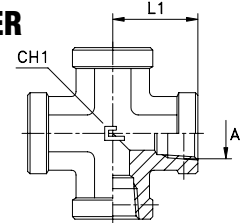

Notes: If you wish to order a fitting in stainless steel, please change the first two digit from **30....** to **31....** .

Series BS	30.... [bar]	31.... [bar]	Ordering Complete	A	L1	CH1
UNIVERSAL	350	350	305101	1/8	17	14
			305102	1/4	22,5	19
	250	250	305103	3/8	26	22
			305104	1/2	31	27
	200	200	305105	3/4	34,5	33
			305106	1	41	41
	160	160	305107	1 1/4	43	48
			305108	1 1/2	53	65
	100	100	305109	2	61	71

Notes: If you wish to order a fitting in stainless steel, please change the first two digit from **30....** to **31....** .
Articles available on scheduled orders only.

FEMALE EQUAL CROSS ADAPTER
Thread BSP Parallel

Type: **3052..**

FEMALE EQUAL CROSS ADAPTER
Thread NPT

Type: **3053..**

Serie BS	30.... [bar]	31.... [bar]	Ordering Complete	A	L1	CH1
UNIVERSAL	350	350	305201	1/8	17	14
			305202	1/4	22,5	19
	250	250	305203	3/8	26	22
			305204	1/2	31	27
	200	200	305205	3/4	34,5	33
			305206	1	41	41
	160	160	305207	1 1/4	43	48
			305208	1 1/2	53	65
	100	100	305209	2	61	71

Notes: If you wish to order a fitting in stainless steel, please change the first two digit from **30....** to **31....** .
Articles available on scheduled orders only.

Serie BS	30.... [bar]	31.... [bar]	Ordering Complete	A	L1	CH1
UNIVERSAL	350	350	305301	1/8	17	14
			305302	1/4	22,5	19
	250	250	305303	3/8	26	22
			305304	1/2	31	27
	200	200	305305	3/4	34,5	33
			305306	1	41	41
	160	160	305307	1 1/4	43	48
			305308	1 1/2	53	65
	100	100	305309	2	61	71