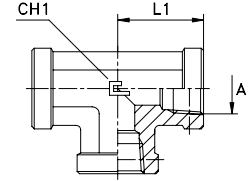

FEMALE EQUAL TEE ADAPTER
Thread BSP Parallel

Type: **3050..**

FEMALE EQUAL TEE ADAPTER
Thread NPT

Type: **3051..**

Series BS	30.... [bar]	31.... [bar]	Ordering Complete	A	L1	CH1
UNIVERSAL	350	350	305001	1/8	17	14
			305002	1/4	22,5	19
	250	250	305003	3/8	26	22
			305004	1/2	31	27
	200	200	305005	3/4	34,5	33
			305006	1	41	41
	160	160	305007	1 1/4	43	48
			305008	1 1/2	53	65
	100	100	305009	2	61	71

Notes: If you wish to order a fitting in stainless steel, please change the first two digit from **30....** to **31....** .

Series BS	30.... [bar]	31.... [bar]	Ordering Complete	A	L1	CH1
UNIVERSAL	350	350	305101	1/8	17	14
			305102	1/4	22,5	19
	250	250	305103	3/8	26	22
			305104	1/2	31	27
	200	200	305105	3/4	34,5	33
			305106	1	41	41
	160	160	305107	1 1/4	43	48
			305108	1 1/2	53	65
	100	100	305109	2	61	71

Notes: If you wish to order a fitting in stainless steel, please change the first two digit from **30....** to **31....** .
Articles available on scheduled orders only.

FEMALE EQUAL CROSS ADAPTER
Thread BSP Parallel

Type: **3052..**

FEMALE EQUAL CROSS ADAPTER
Thread NPT

Type: **3053..**

Serie BS	30.... [bar]	31.... [bar]	Ordering Complete	A	L1	CH1
UNIVERSAL	350	350	305201	1/8	17	14
			305202	1/4	22,5	19
	250	250	305203	3/8	26	22
			305204	1/2	31	27
	200	200	305205	3/4	34,5	33
			305206	1	41	41
	160	160	305207	1 1/4	43	48
			305208	1 1/2	53	65
	100	100	305209	2	61	71